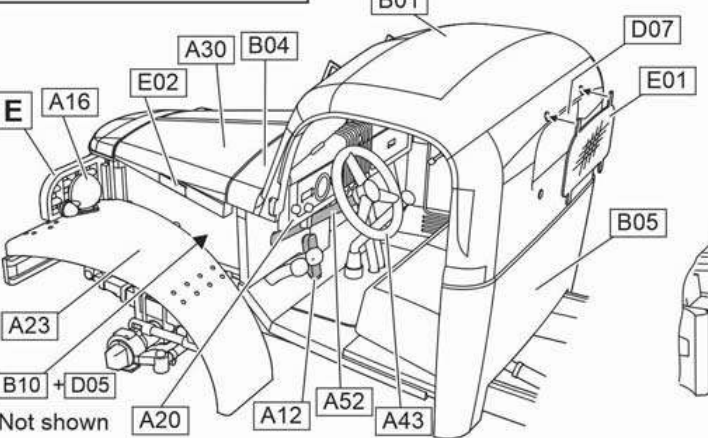

Camouflage and Markings.

Dodge 1/2-ton, 4x4, Type WC-43, Model K-50 slant box truck belongs to the 56th Signal Battalion, V-Corps. Bristol, England. January 27, 1943. Overall Khaki Green.

Dodge 1/2-ton, 4x4, Type WC-43, Model K-50 slant box. Restored truck belongs to US Signal Corps. Overall Khaki Green.

WC-43 (T 215) Telephone installation and maintenance 1/2 ton truck

1/72 scale
Plastic model kit.
cat. #72593

Check for historical photos of this and other vehicles, up to date kit instructions, new products and more at:
<http://www.acemodel.com.ua>