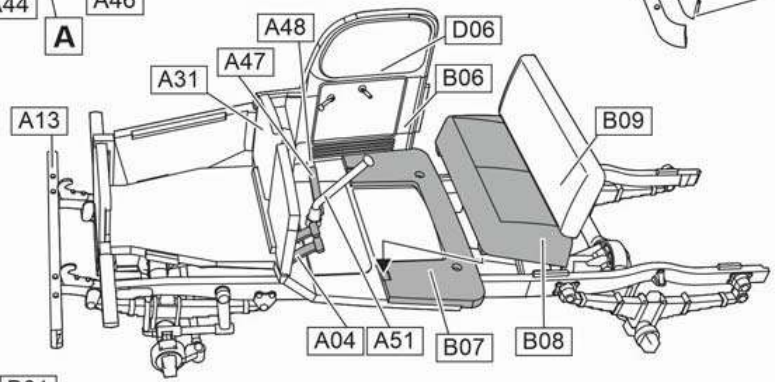

Camouflage and Markings.

Dodge 1/2-ton, 4x4, Type WC-43, Model K-50 slant box truck belongs to the 56th Signal Battalion, V-Corps. Bristol, England. January 27, 1943. Overall Khaki Green.

Dodge 1/2-ton, 4x4, Type WC-43, Model K-50 slant box. Restored truck belongs to US Signal Corps. Overall Khaki Green.

WC-43 (T 215) Telephone installation and maintenance 1/2 ton truck

1/72 scale
Plastic model kit.
cat. #72593

Check for historical photos of this and other vehicles, up to date kit instructions, new products and more at:
<http://www.acemodel.com.ua>