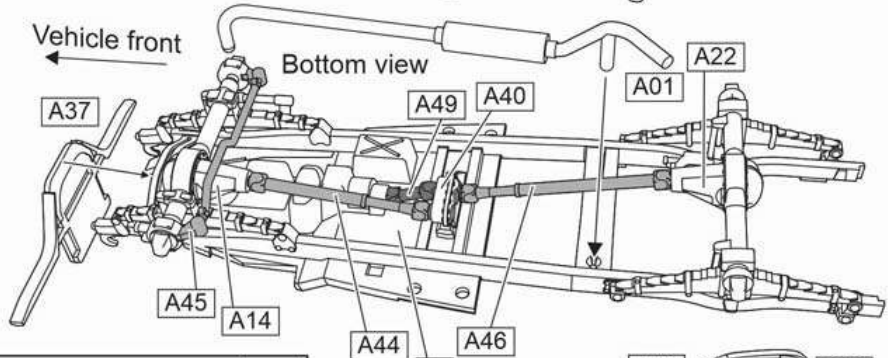

Camouflage and Markings.

Dodge 1/2-ton, 4x4, Type WC-43, Model K-50 slant box truck belongs to the 56th Signal Battalion, V-Corps. Bristol, England. January 27, 1943. Overall Khaki Green.

Dodge 1/2-ton, 4x4, Type WC-43, Model K-50 slant box. Restored truck belongs to US Signal Corps. Overall Khaki Green.

WC-43 (T 215) Telephone installation and maintenance 1/2 ton truck

1/72 scale
Plastic model kit.
cat. #72593

Check for historical photos of this and other vehicles, up to date kit instructions, new products and more at:
<http://www.acemodel.com.ua>