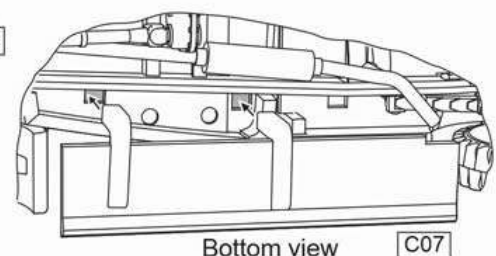

Camouflage and Markings.

Dodge 1/2-ton, 4x4, Type WC-43, Model K-50 slant box truck belongs to the 56th Signal Battalion, V-Corps. Bristol, England. January 27, 1943. Overall Khaki Green.

Dodge 1/2-ton, 4x4, Type WC-43, Model K-50 slant box. Restored truck belongs to US Signal Corps. Overall Khaki Green.

WC-43 (T 215) Telephone installation and maintenance 1/2 ton truck

1/72 scale
Plastic model kit.
cat. #72593

Check for historical photos of this and other vehicles, up to date kit instructions, new products and more at:
<http://www.acemodel.com.ua>