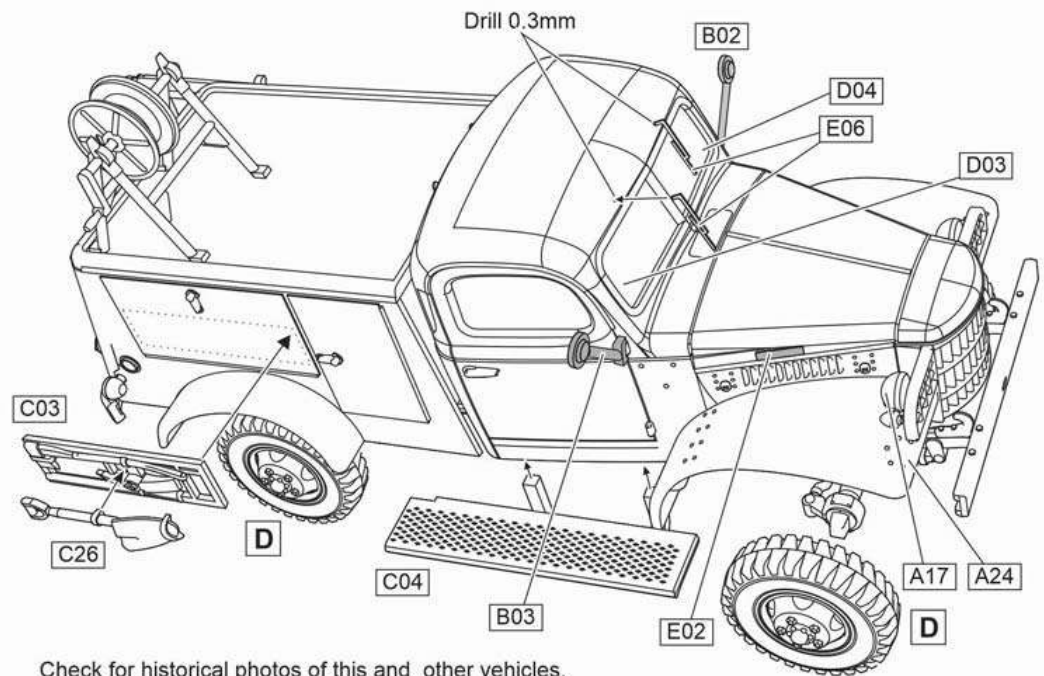

Camouflage and Markings.

Dodge 1/2-ton, 4x4, Type WC-43, Model K-50 slant box truck belongs to the 56th Signal Battalion, V-Corps. Bristol, England. January 27, 1943. Overall Khaki Green.

Dodge 1/2-ton, 4x4, Type WC-43, Model K-50 slant box. Restored truck belongs to US Signal Corps. Overall Khaki Green.

WC-43 (T 215) Telephone installation and maintenance 1/2 ton truck

1/72 scale
Plastic model kit.
cat. #72593

Check for historical photos of this and other vehicles, up to date kit instructions, new products and more at:
<http://www.acemodel.com.ua>