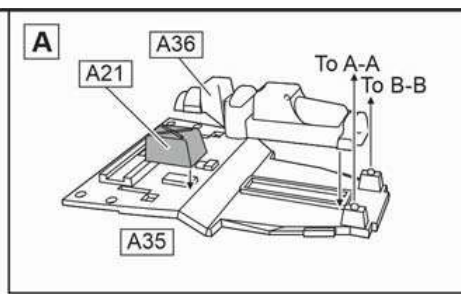

Camouflage and Markings.

Dodge 1/2-ton, 4x4, Type WC-43, Model K-50 slant box truck belongs to the 56th Signal Battalion, V-Corps. Bristol, England. January 27, 1943. Overall Khaki Green.

Dodge 1/2-ton, 4x4, Type WC-43, Model K-50 slant box. Restored truck belongs to US Signal Corps. Overall Khaki Green.

WC-43 (T 215) Telephone installation and maintenance 1/2 ton truck

1/72 scale
Plastic model kit.
cat. #72593

Check for historical photos of this and other vehicles, up to date kit instructions, new products and more at:
<http://www.acemodel.com.ua>