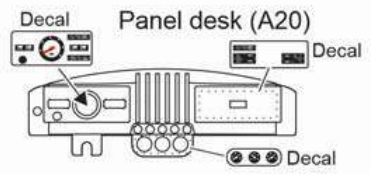

Check for historical photos of this and other vehicles, up to date kit instructions, new products and more at:
<http://www.acemodel.com.ua>

Made in Ukraine by ACE. Copyright 2024.