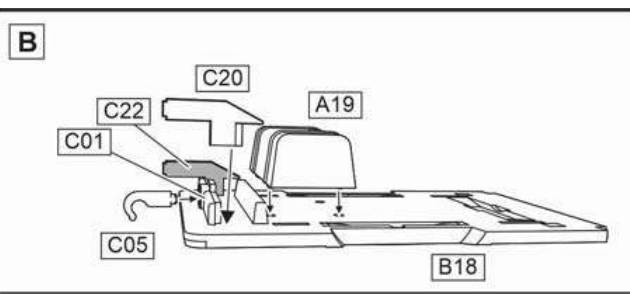

Check for historical photos of this and other vehicles, up to date kit instructions, new products and more at:
<http://www.acemodel.com.ua>

Made in Ukraine by ACE. Copyright 2024.