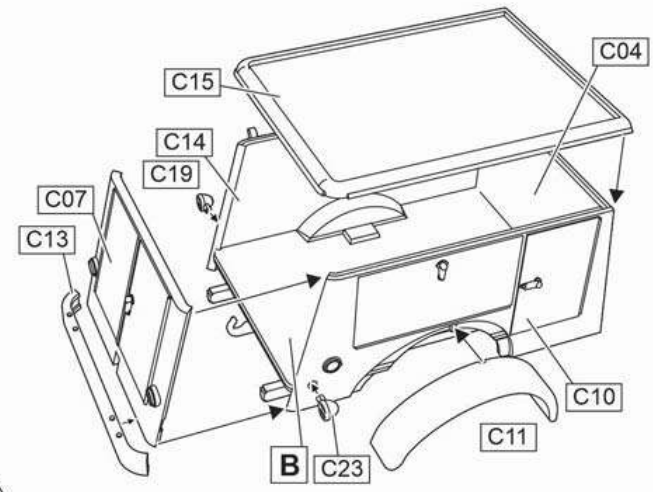

Camouflage and Markings.

Dodge 1/2-ton, 4x4, Type WC-43, Model K-50 slant box truck belongs to the 56th Signal Battalion, V-Corps. Bristol, England. January 27, 1943. Overall Khaki Green.

Dodge 1/2-ton, 4x4, Type WC-43, Model K-50 slant box. Restored truck belongs to US Signal Corps. Overall Khaki Green.

WC-43 (T 215) Telephone installation and maintenance 1/2 ton truck

1/72 scale
Plastic model kit.
cat. #72593

Check for historical photos of this and other vehicles, up to date kit instructions, new products and more at:
<http://www.acemodel.com.ua>