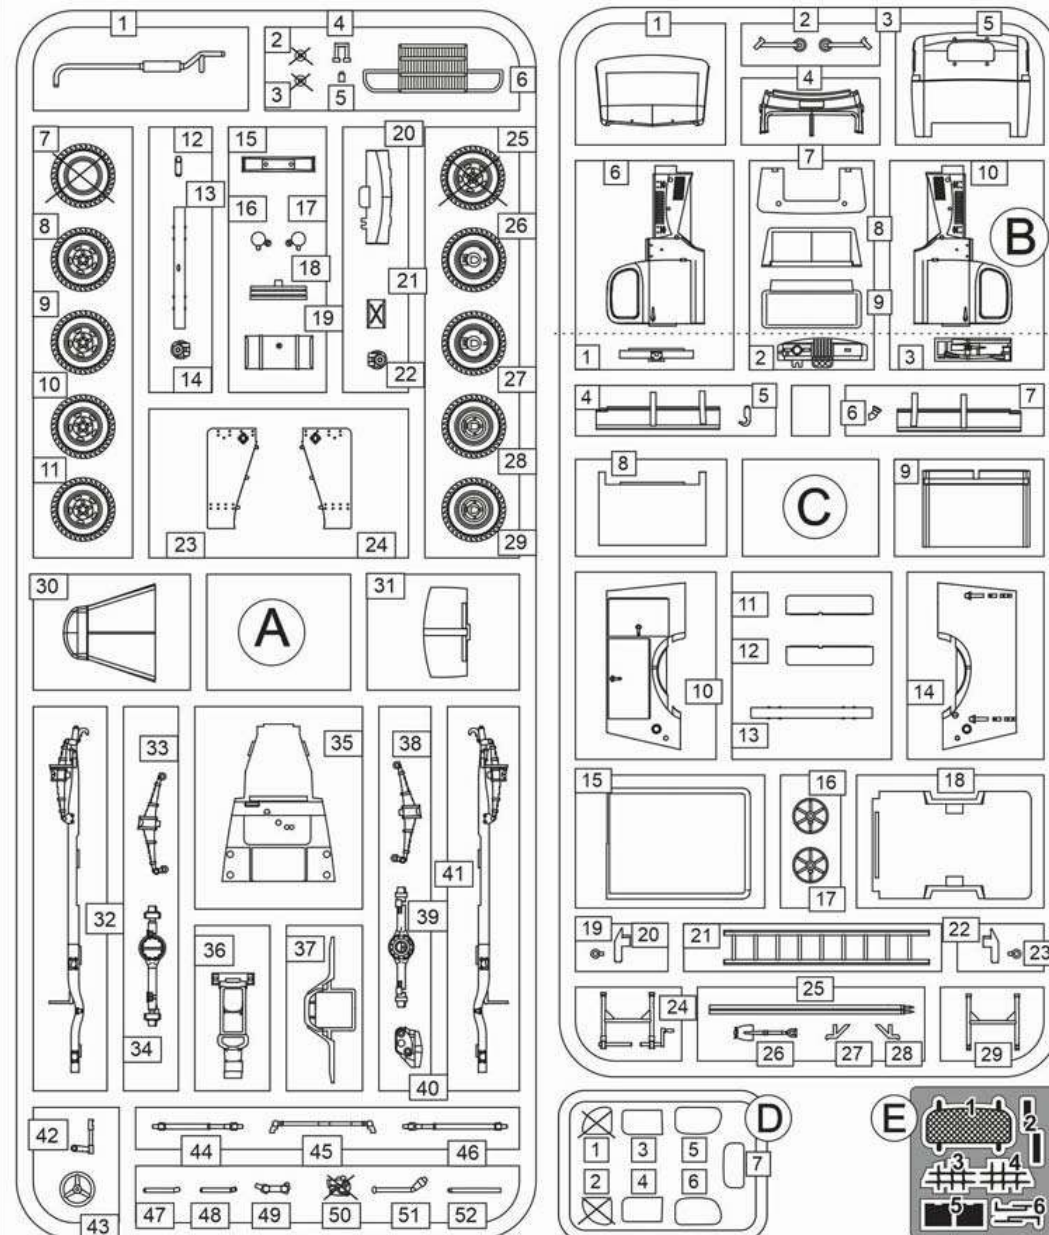

Camouflage and Markings.

Dodge 1/2-ton, 4x4, Type WC-43, Model K-50 slant box truck belongs to the 56th Signal Battalion, V-Corps. Bristol, England. January 27, 1943. Overall Khaki Green.

Dodge 1/2-ton, 4x4, Type WC-43, Model K-50 slant box. Restored truck belongs to US Signal Corps. Overall Khaki Green.

WC-43 (T 215) Telephone installation and maintenance 1/2 ton truck

1/72 scale
Plastic model kit.
cat. #72593

Check for historical photos of this and other vehicles, up to date kit instructions, new products and more at:
<http://www.acemodel.com.ua>