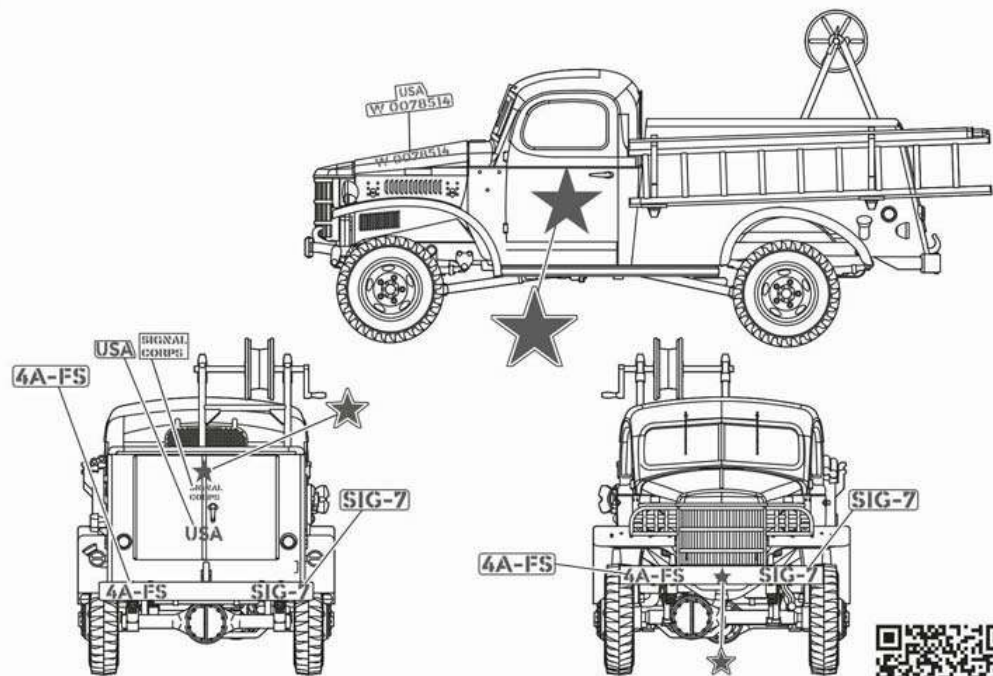

Camouflage and Markings.

Dodge 1/2-ton, 4x4, Type WC-43, Model K-50 slant box truck belongs to the 56th Signal Battalion, V-Corps. Bristol, England. January 27, 1943. Overall Khaki Green.

Dodge 1/2-ton, 4x4, Type WC-43, Model K-50 slant box. Restored truck belongs to US Signal Corps. Overall Khaki Green.

WC-43 (T 215) Telephone installation and maintenance 1/2 ton truck

1/72 scale
Plastic model kit.
cat. #72593

Check for historical photos of this and other vehicles, up to date kit instructions, new products and more at:
<http://www.acemodel.com.ua>