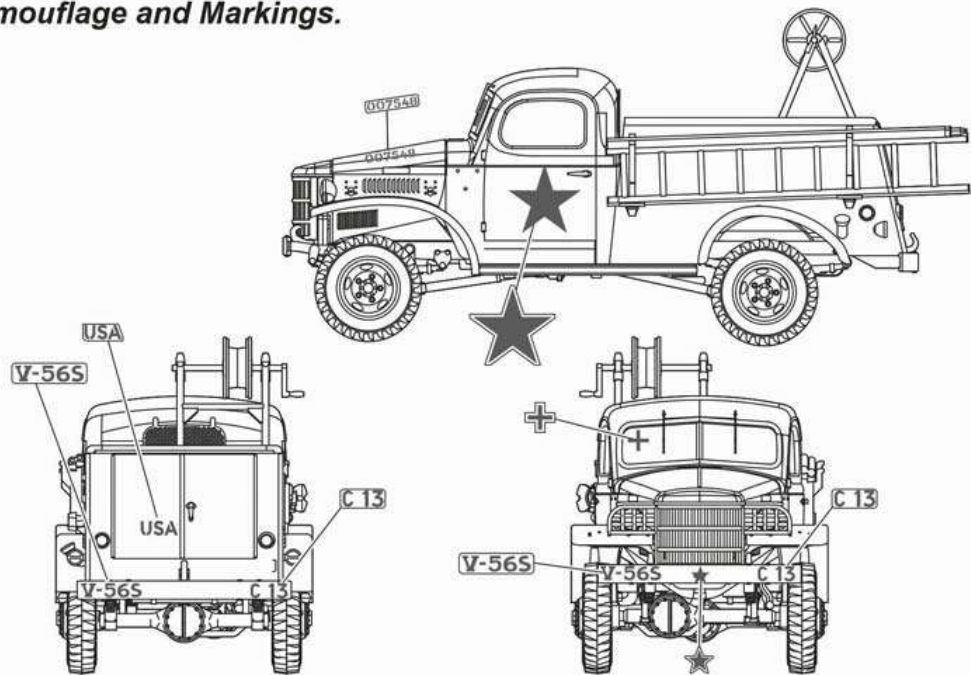

Camouflage and Markings.

Dodge 1/2-ton, 4x4, Type WC-43, Model K-50 slant box truck belongs to the 56th Signal Battalion, V-Corps. Bristol, England. January 27, 1943. Overall Khaki Green.

Dodge 1/2-ton, 4x4, Type WC-43, Model K-50 slant box. Restored truck belongs to US Signal Corps. Overall Khaki Green.

WC-43 (T 215) Telephone installation and maintenance 1/2 ton truck

1/72 scale
Plastic model kit.
cat. #72593

Check for historical photos of this and other vehicles, up to date kit instructions, new products and more at:
<http://www.acemodel.com.ua>