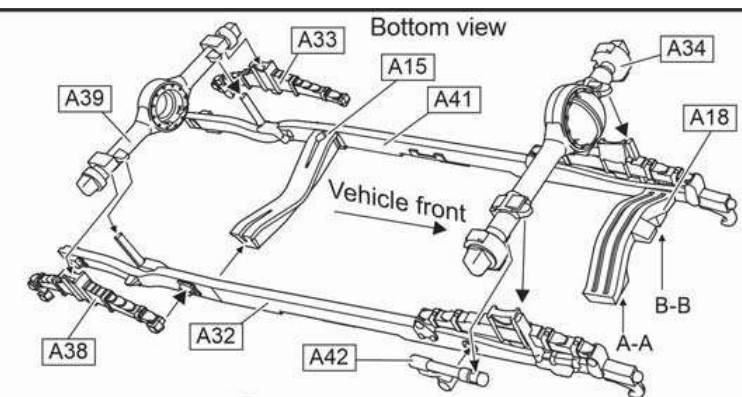

Camouflage and Markings.

Dodge 1/2-ton, 4x4, Type WC-43, Model K-50 slant box truck belongs to the 56th Signal Battalion, V-Corps. Bristol, England. January 27, 1943. Overall Khaki Green.

Dodge 1/2-ton, 4x4, Type WC-43, Model K-50 slant box. Restored truck belongs to US Signal Corps. Overall Khaki Green.

WC-43 (T 215) Telephone installation and maintenance 1/2 ton truck

1/72 scale
Plastic model kit.
cat. #72593

Check for historical photos of this and other vehicles, up to date kit instructions, new products and more at:
<http://www.acemodel.com.ua>