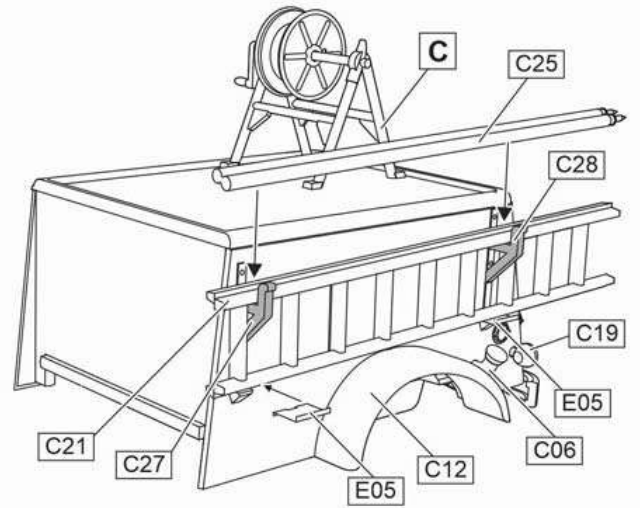

Camouflage and Markings.

Dodge 1/2-ton, 4x4, Type WC-43, Model K-50 slant box truck belongs to the 56th Signal Battalion, V-Corps. Bristol, England. January 27, 1943. Overall Khaki Green.

Dodge 1/2-ton, 4x4, Type WC-43, Model K-50 slant box. Restored truck belongs to US Signal Corps. Overall Khaki Green.

WC-43 (T 215) Telephone installation and maintenance 1/2 ton truck

1/72 scale
Plastic model kit.
cat. #72593

Check for historical photos of this and other vehicles, up to date kit instructions, new products and more at:
<http://www.acemodel.com.ua>